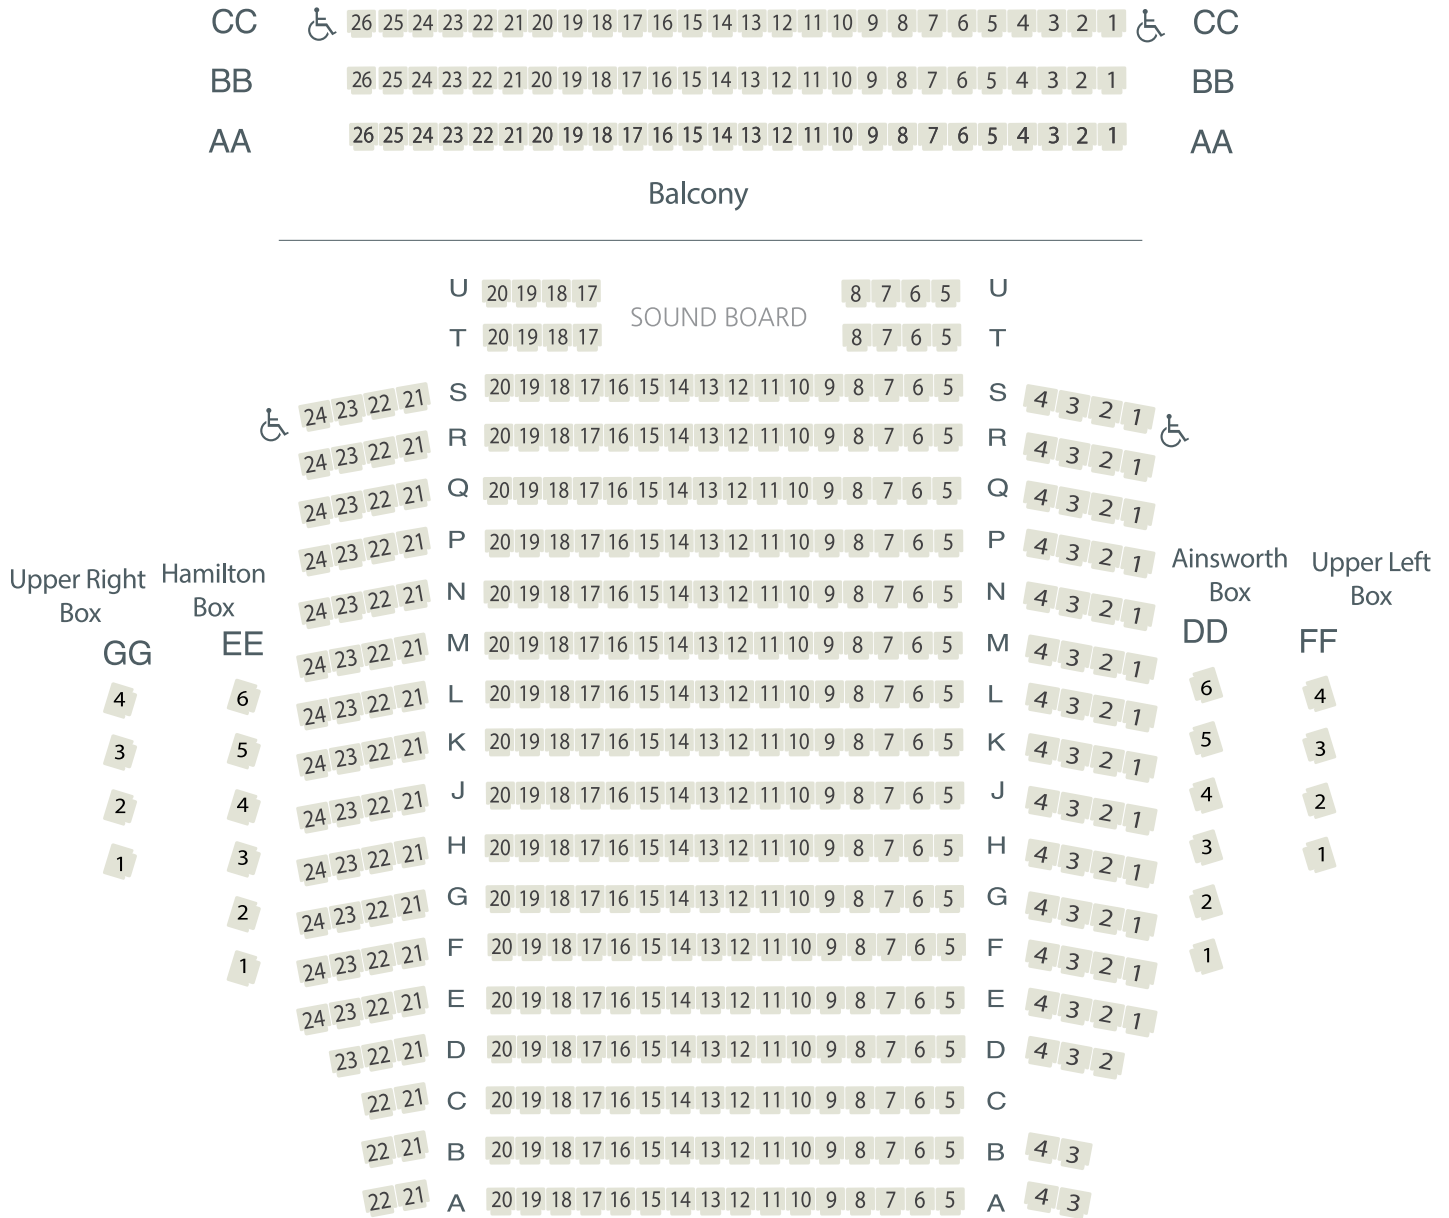

HAMILTON FAMILY THEATRE CAMBRIDGE

The Mattamy Auditorium

FULL CAPACITY

STAGE

With auditorium raking, there are a total of 6 steps from the front of the auditorium to the rear.

The left and right upper boxes are accessed by stairs only.

The balcony is serviced by elevator.

Patrons with mobility challenges should book seats early and in Rows R through U, the Hamilton and Ainsworth Boxes, or the Balcony, to limit steps.

Wheelchair accessible seating is in Row S, Row CC of the Balcony, and the Hamilton and Ainsworth Boxes.

Wheelchair Accessible, Elevator to Balcony

506 Seats